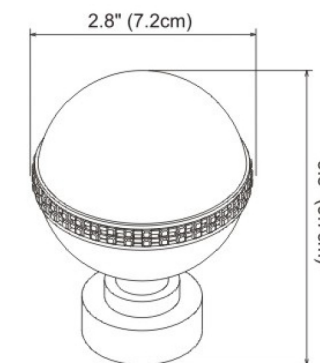

Kayla
Silver
W:2.42" (6.15cm) x L:3.86" (9.8cm)

Venezia-CLEAR
Silver/Clear
W: 2.4" (6cm) L: 4" (10cm)

Venezia-SABLE
Silver/Sable
W: 3" (7.6cm) L: 4" (10cm)

Manhattan
Silver
W: 2.42" (6.15cm) x L: 4.3" (11cm)

Regency
Silver
W:2" (5.1cm) x L:3"(7.8cm)

Pewter

Platinum

Old Gold

Antique Gold

Black

Ritz
Silver
W: 2.8" (7.2cm) L:3.8" (9.7cm)

Platinum

Antique Gold

Pewter

Old Gold

Black

Marquis
Silver
W:2" (5.1cm) x L:5.3"(13.5cm)

Soho
Silver
W:2.2" (5.65cm) x L:4.37"(11.1cm)

Roma
Silver
W:3.3" (8.6cm) x L:4.8" (12.6cm)

Tudor
Silver
W:3.1" (7.9cm) x L:5.4" (13.8cm)

Accessories/Brackets/Celing Bracket

Celing Bracket
Silver
W:2"(5.3cm)L:4.52" (11.5cm)

Platinum Antique Gold Pewter Chocolate Old Gold Black

Accessories/Brackets/Wall Bracket

Bracket
Silver
5.5" -6.5" (14cm-16.5cm)