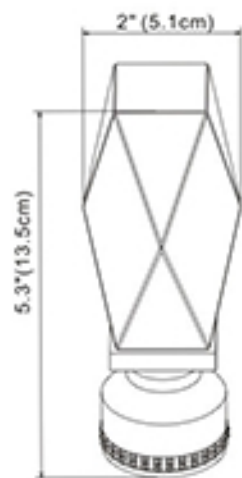

Kayla
Silver
W:2.42" (6.15cm) x L:3.86" (9.8cm)

Venezia-CLEAR
Silver/Clear
W: 2.4" (6cm) L: 4" (10cm)

Venezia-SABLE
Silver/Sable
W: 3" (7.6cm) L: 4" (10cm)

Manhattan
Silver
W: 2.42" (6.15cm) x L: 4.3" (11cm)

Antique Gold

Pewter

Old Gold

Black

Marquis
Silver
W:2" (5.1cm) x L:5.3"(13.5cm)

Soho
Silver
W:2.2" (5.65cm) x L:4.37"(11.1cm)

Roma
Silver
W:3.3" (8.6cm) x L:4.8" (12.6cm)

Tudor
Silver
W:3.1" (7.9cm) x L:5.4" (13.8cm)

Accessories/Brackets/Celing Bracket

Celing Bracket
Silver
W:2"(5.3cm)L:4.52" (11.5cm)

Platinum Antique Gold Pewter Chocolate Old Gold Black

Accessories/Brackets/Wall Bracket

Bracket
Silver
5.5" -6.5" (14cm-16.5cm)

Platinum Pewter Antique Gold
Chocolate Old Gold Black

Accessories/Brackets/Center Bracket

Center Bracket
Silver
W:5.35" (13.6cm) x L:2.95"(7.5cm)

Platinum

Antique Gold Pewter Chocolate Old Gold Black

Accessories/Brackets/Center Double Bracket