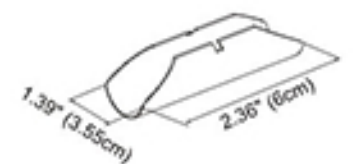

Silver
Ø 2.28"(5.8cm)

Accessories/ Hold Back

Hold Back
Silver
W: 3.15" (8cm) L: 5.23" (13.3cm)

Accessories/End Cap

End Cap
Silver
W: 1.59" (4.05cm) L: 1.1" (3cm)

Accessories/Elbow

Elbow
Silver
L: 5" (12.7cm)

Inside Wall Mount Bracket
Silver
Ø 2.36" (6cm)

Accessories/Inside Wall Mount Bracket

Accessories/Metal Joiner

Metal Joiner
W: 1.39" (3.55cm) L: 2.36" (6cm)

6' Rods
Silver
1.38" (3.5cm) x 72" (183cm)

6' Rods
Platinum
1.38" (3.5cm) x 72" (183cm)

6' Rods
Antique Gold
1.38" (3.5cm) x 72" (183cm)

6' Rods
Pewter
1.38" (3.5cm) x 72" (183cm)

6' Rods
Chocolate
1.38" (3.5cm) x 72" (183cm)

6' Rods
Old gold
1.38" (3.5cm) x 72" (183cm)

6' Rods
Black
1.38" (3.5cm) x 72" (183cm)

8' Rods
Silver
1.38" (3.5cm) x 96" (244cm)

8' Rods
Platinum
1.38" (3.5cm) x 96" (244cm)

8' Rods
Antique Gold
1.38" (3.5cm) x 96" (244cm)

8' Rods
Pewter
1.38" (3.5cm) x 96" (244cm)

8' Rods
Chocolate
1.38" (3.5cm) x 96" (244cm)