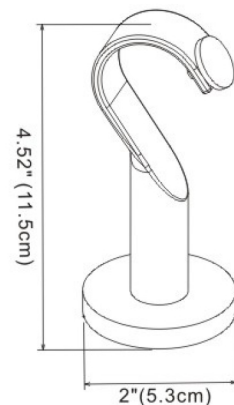

Kayla
Silver
W:2.42" (6.15cm) x L:3.86" (9.8cm)

Venezia-CLEAR
Silver/Clear
W: 2.4" (6cm) L: 4" (10cm)

Venezia-SABLE
Silver/Sable
W: 3" (7.6cm) L: 4" (10cm)

Manhattan
Silver
W: 2.42" (6.15cm) x L: 4.3" (11cm)

Antique Gold

Pewter

Old Gold

Black

Marquis
Silver
W:2" (5.1cm) x L:5.3"(13.5cm)

Soho
Silver
W:2.2" (5.65cm) x L:4.37"(11.1cm)

Roma
Silver
W:3.3" (8.6cm) x L:4.8" (12.6cm)

Tudor
Silver
W:3.1" (7.9cm) x L:5.4" (13.8cm)

Accessories/Brackets/Celing Bracket

Celing Bracket
Silver
W:2"(5.3cm)L:4.52" (11.5cm)

Platinum Antique Gold Pewter Chocolate Old Gold Black

Accessories/Brackets/Wall Bracket

Bracket
Silver
5.5" -6.5" (14cm-16.5cm)

Platinum Pewter Antique Gold
Chocolate Old Gold Black

Accessories/Brackets/Center Bracket

Center Bracket
Silver
W:5.35" (13.6cm) x L:2.95"(7.5cm)

Platinum

Antique Gold Pewter Chocolate Old Gold Black

Accessories/Brackets/Center Double Bracket