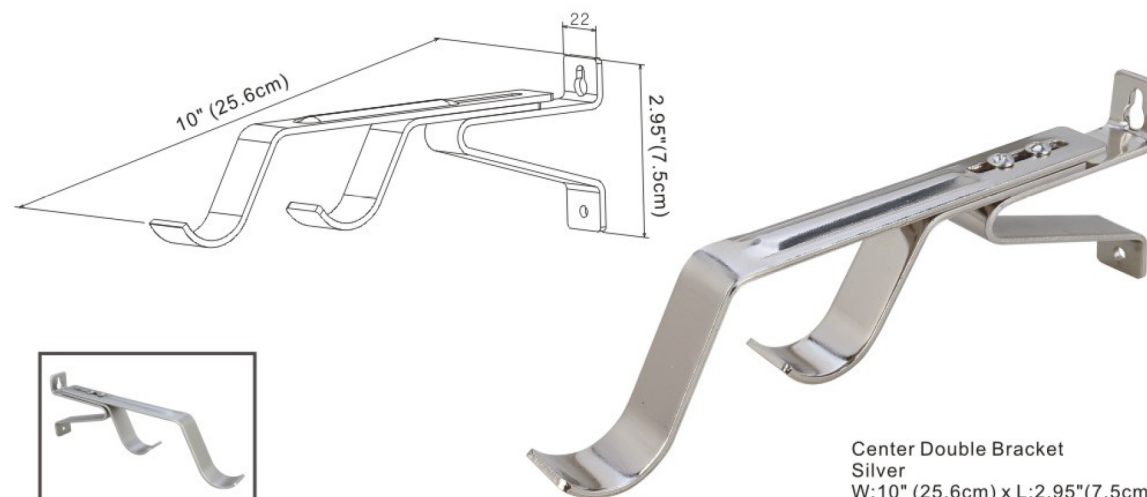

Accessories/Brackets/Celing Bracket

Celing Bracket
Silver
W:2"(5.3cm)L:4.52" (11.5cm)

Platinum Antique Gold Pewter Chocolate Old Gold Black

Accessories/Brackets/Wall Bracket

Bracket
Silver
5.5" -6.5" (14cm-16.5cm)

Platinum Pewter Antique Gold
Chocolate Old Gold Black

Accessories/Brackets/Center Bracket

Center Bracket
Silver
W:5.35" (13.6cm) x L:2.95"(7.5cm)

Platinum

Antique Gold Pewter Chocolate Old Gold Black

Accessories/Brackets/Center Double Bracket

Center Double Bracket
Silver
W:10" (25.6cm) x L:2.95"(7.5cm)

Platinum

Antique Gold Pewter Chocolate Old Gold Black

Accessories/Brackets/Butterfly Bracket

Butterfly Bracket
Silver
W:5.8" (14.8cm) x L:2.95" (7.5cm)