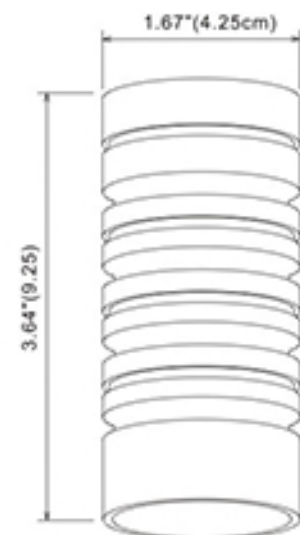

Fanfare
Silver
W:2.44" (6.2cm) x L:4.21" (10.7cm)

Dazzle
Silver
W:3.5" (8.9cm) x L:3.74"(9.5cm)

Paloma
Silver
W:1.67" (4.25cm) x L:3.64"(9.25cm)

Nouveau
Silver
W:3.15" (8cm) x L:4.52" (11.5cm)

Lotus
Silver
W:2.83" (7.2cm) x L:3.7" (9.4cm)

Acadia
Silver
W:3" (7.6cm) x L:4.72" (12cm)

Avalon
Silver
W:3.15" (8cm) x L:3.54" (9cm)

Crystal
Silver
W:2.56" (6.5cm) x L:4.05"(10.3cm)

Dynasty
Silver
W:3.07" (7.8cm) x L:4.52"(11.5cm)

Hamilton
Silver
W:3.15" (8cm) x L:5.86" (14.9cm)

Kayla
Silver
W:2.42" (6.15cm) x L:3.86" (9.8cm)

Venezia-CLEAR
Silver/Clear
W: 2.4" (6cm) L: 4" (10cm)

Venezia-SABLE
Silver/Sable
W: 3" (7.6cm) L: 4" (10cm)

Manhattan
Silver
W: 2.42" (6.15cm) x L: 4.3" (11cm)

Antique Gold

Pewter

Old Gold

Black

Marquis
Silver
W:2" (5.1cm) x L:5.3"(13.5cm)

Soho
Silver
W:2.2" (5.65cm) x L:4.37"(11.1cm)

Roma
Silver
W:3.3" (8.6cm) x L:4.8" (12.6cm)

Tudor
Silver
W:3.1" (7.9cm) x L:5.4" (13.8cm)