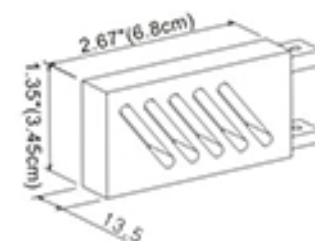

8' Rods
Silver
1.38" (3.5cm) x 96" (244cm)

8' Rods
Platinum
1.38" (3.5cm) x 96" (244cm)

8' Rods
Antique Gold
1.38" (3.5cm) x 96" (244cm)

8' Rods
Pewter
1.38" (3.5cm) x 96" (244cm)

8' Rods
Chocolate
1.38" (3.5cm) x 96" (244cm)

8' Rods
Old gold
1.38" (3.5cm) x 96" (244cm)

8' Rods
Black
1.38" (3.5cm) x 96" (244cm)

Titanium

Silver
W: 1.35" (3.45cm) L: 2.67" (6.8cm)

Black
W: 1.35" (3.45cm) L: 2.67" (6.8cm)

Chromium

Silver
W: 1.37" (3.5cm) L: 2.9" (7.4cm)

Black
W: 1.37" (3.5cm) L: 2.9" (7.4cm)

Palladium

Silver
W: 1.36" (3.45cm) L: 2.36" (6cm)

Black
W: 1.36" (3.45cm) L: 2.36" (6cm)

Euro Bracket

Silver
W: 2.91" (7.4cm) L: 3.93" (10cm)

Black
W: 2.91" (7.4cm) L: 3.93" (10cm)