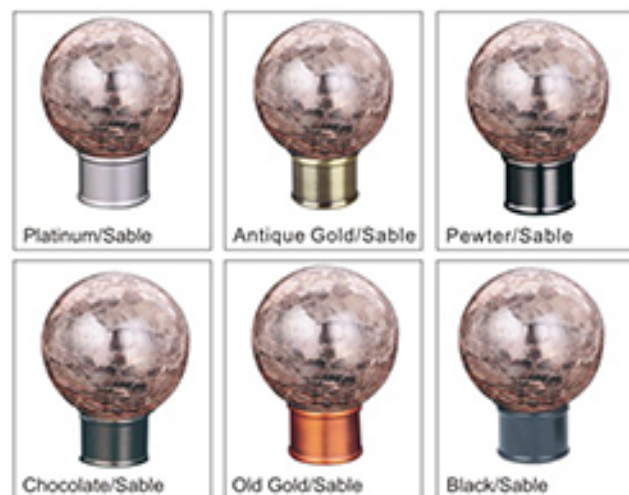

Fanfare
Silver
W:2.44" (6.2cm) x L:4.21" (10.7cm)

Dazzle
Silver
W:3.5" (8.9cm) x L:3.74"(9.5cm)

Paloma
Silver
W:1.67" (4.25cm) x L:3.64"(9.25cm)

Nouveau
Silver
W:3.15" (8cm) x L:4.52" (11.5cm)

Lotus
Silver
W:2.83" (7.2cm) x L:3.7" (9.4cm)

Acadia
Silver
W:3" (7.6cm) x L:4.72" (12cm)

Avalon
Silver
W:3.15" (8cm) x L:3.54" (9cm)

Crystal
Silver
W:2.56" (6.5cm) x L:4.05"(10.3cm)

Dynasty
Silver
W:3.07" (7.8cm) x L:4.52"(11.5cm)

Hamilton
Silver
W:3.15" (8cm) x L:5.86" (14.9cm)

Kayla
Silver
W:2.42" (6.15cm) x L:3.86" (9.8cm)

Venezia-CLEAR
Silver/Clear
W: 2.4" (6cm) L: 4" (10cm)

Venezia-SABLE
Silver/Sable
W: 3" (7.6cm) L: 4" (10cm)

Manhattan
Silver
W: 2.42" (6.15cm) x L: 4.3" (11cm)