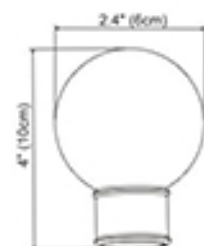

Fanfare
Silver
W:2.44" (6.2cm) x L:4.21" (10.7cm)

Dazzle
Silver
W:3.5" (8.9cm) x L:3.74"(9.5cm)

Paloma
Silver
W:1.67" (4.25cm) x L:3.64"(9.25cm)

Nouveau
Silver
W:3.15" (8cm) x L:4.52" (11.5cm)

Lotus
Silver
W:2.83" (7.2cm) x L:3.7" (9.4cm)

Acadia
Silver
W:3" (7.6cm) x L:4.72" (12cm)

Avalon
Silver
W:3.15" (8cm) x L:3.54" (9cm)

Crystal
Silver
W:2.56" (6.5cm) x L:4.05"(10.3cm)

Dynasty
Silver
W:3.07" (7.8cm) x L:4.52"(11.5cm)

Hamilton
Silver
W:3.15" (8cm) x L:5.86" (14.9cm)

Kayla
Silver
W:2.42" (6.15cm) x L:3.86" (9.8cm)

Venezia-CLEAR
Silver/Clear
W: 2.4" (6cm) L: 4" (10cm)

Venezia-SABLE
Silver/Sable
W: 3" (7.6cm) L: 4" (10cm)

Manhattan
Silver
W: 2.42" (6.15cm) x L: 4.3" (11cm)

Regency
Silver
W:2" (5.1cm) x L:3"(7.8cm)

Pewter

Platinum

Old Gold

Antique Gold

Black

Ritz
Silver
W: 2.8" (7.2cm) L:3.8" (9.7cm)

Platinum