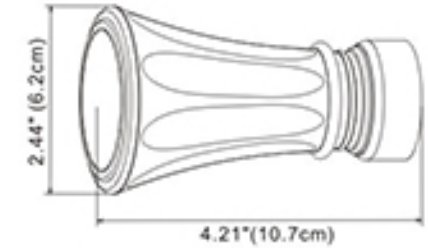

Fanfare
Silver
W:2.44" (6.2cm) x L:4.21" (10.7cm)

Dazzle
Silver
W:3.5" (8.9cm) x L:3.74"(9.5cm)

Paloma
Silver
W:1.67" (4.25cm) x L:3.64"(9.25cm)

Nouveau
Silver
W:3.15" (8cm) x L:4.52" (11.5cm)

Lotus
Silver
W:2.83" (7.2cm) x L:3.7" (9.4cm)

Acadia
Silver
W:3" (7.6cm) x L:4.72" (12cm)

Avalon
Silver
W:3.15" (8cm) x L:3.54" (9cm)

Crystal
Silver
W:2.56" (6.5cm) x L:4.05"(10.3cm)

Dynasty
Silver
W:3.07" (7.8cm) x L:4.52"(11.5cm)

Hamilton
Silver
W:3.15" (8cm) x L:5.86" (14.9cm)

Kayla
Silver
W:2.42" (6.15cm) x L:3.86" (9.8cm)

Venezia-CLEAR
Silver/Clear
W: 2.4" (6cm) L: 4" (10cm)

Venezia-SABLE
Silver/Sable
W: 3" (7.6cm) L: 4" (10cm)

Manhattan
Silver
W: 2.42" (6.15cm) x L: 4.3" (11cm)

8' Rods
Old gold
1.38" (3.5cm) x 96" (244cm)

8' Rods
Black
1.38" (3.5cm) x 96" (244cm)

Titanium

Silver
W: 1.35" (3.45cm) L: 2.67" (6.8cm)

Black
W: 1.35" (3.45cm) L: 2.67" (6.8cm)

Chromium

Silver
W: 1.37" (3.5cm) L: 2.9" (7.4cm)