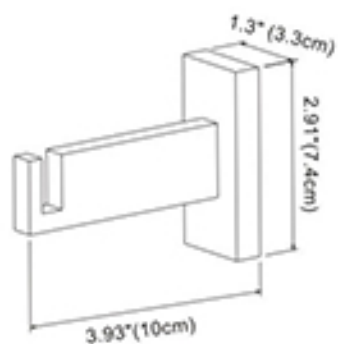

8' Rods
Silver
1.38" (3.5cm) x 96" (244cm)

8' Rods
Platinum
1.38" (3.5cm) x 96" (244cm)

8' Rods
Antique Gold
1.38" (3.5cm) x 96" (244cm)

8' Rods
Pewter
1.38" (3.5cm) x 96" (244cm)

8' Rods
Chocolate
1.38" (3.5cm) x 96" (244cm)

8' Rods
Old gold
1.38" (3.5cm) x 96" (244cm)

8' Rods
Black
1.38" (3.5cm) x 96" (244cm)

Titanium

Silver
W: 1.35" (3.45cm) L: 2.67" (6.8cm)

Black
W: 1.35" (3.45cm) L: 2.67" (6.8cm)

Chromium

Silver
W: 1.37" (3.5cm) L: 2.9" (7.4cm)

Black
W: 1.37" (3.5cm) L: 2.9" (7.4cm)

Palladium

Silver
W: 1.36" (3.45cm) L: 2.36" (6cm)

Black
W: 1.36" (3.45cm) L: 2.36" (6cm)

Euro Bracket

Silver
W: 2.91" (7.4cm) L: 3.93" (10cm)

Black
W: 2.91" (7.4cm) L: 3.93" (10cm)

Hide-A-Join

Silver
W: 0.9" (2.3cm) L: 1.3" (3.3cm)

Euro Joiner

Euro Ceiling Bracket

Wand 3'

Rings

Rings 10pack

Euro Rod