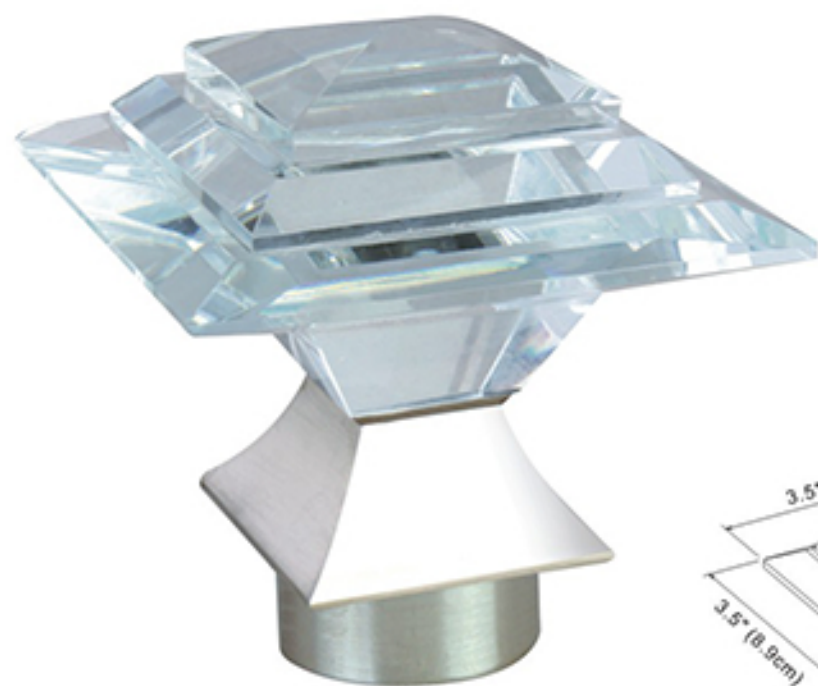

Fanfare
Silver
W:2.44" (6.2cm) x L:4.21" (10.7cm)

Dazzle
Silver
W:3.5" (8.9cm) x L:3.74"(9.5cm)

Paloma
Silver
W:1.67" (4.25cm) x L:3.64"(9.25cm)

Nouveau
Silver
W:3.15" (8cm) x L:4.52" (11.5cm)

Lotus
Silver
W:2.83" (7.2cm) x L:3.7" (9.4cm)

Acadia
Silver
W:3" (7.6cm) x L:4.72" (12cm)

Avalon
Silver
W:3.15" (8cm) x L:3.54" (9cm)

Crystal
Silver
W:2.56" (6.5cm) x L:4.05"(10.3cm)

Dynasty
Silver
W:3.07" (7.8cm) x L:4.52"(11.5cm)

Hamilton
Silver
W:3.15" (8cm) x L:5.86" (14.9cm)

Kayla
Silver
W:2.42" (6.15cm) x L:3.86" (9.8cm)

Venezia-CLEAR
Silver/Clear
W: 2.4" (6cm) L: 4" (10cm)

Venezia-SABLE
Silver/Sable
W: 3" (7.6cm) L: 4" (10cm)

Manhattan
Silver
W: 2.42" (6.15cm) x L: 4.3" (11cm)