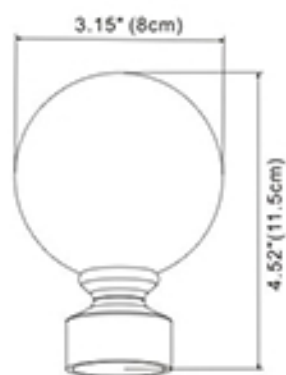

Fanfare
Silver
W:2.44" (6.2cm) x L:4.21" (10.7cm)

Dazzle
Silver
W:3.5" (8.9cm) x L:3.74"(9.5cm)

Paloma
Silver
W:1.67" (4.25cm) x L:3.64"(9.25cm)

Nouveau
Silver
W:3.15" (8cm) x L:4.52" (11.5cm)

Lotus
Silver
W:2.83" (7.2cm) x L:3.7" (9.4cm)

Acadia
Silver
W:3" (7.6cm) x L:4.72" (12cm)

Avalon
Silver
W:3.15" (8cm) x L:3.54" (9cm)

Crystal
Silver
W:2.56" (6.5cm) x L:4.05"(10.3cm)

Dynasty
Silver
W:3.07" (7.8cm) x L:4.52"(11.5cm)

Hamilton
Silver
W:3.15" (8cm) x L:5.86" (14.9cm)

Kayla
Silver
W:2.42" (6.15cm) x L:3.86" (9.8cm)

Venezia-CLEAR
Silver/Clear
W: 2.4" (6cm) L: 4" (10cm)

Venezia-SABLE
Silver/Sable
W: 3" (7.6cm) L: 4" (10cm)

Manhattan
Silver
W: 2.42" (6.15cm) x L: 4.3" (11cm)

Antique Gold

Pewter

Old Gold

Black

Marquis
Silver
W:2" (5.1cm) x L:5.3"(13.5cm)

Soho
Silver
W:2.2" (5.65cm) x L:4.37"(11.1cm)

Roma
Silver
W:3.3" (8.6cm) x L:4.8" (12.6cm)

Tudor
Silver
W:3.1" (7.9cm) x L:5.4" (13.8cm)