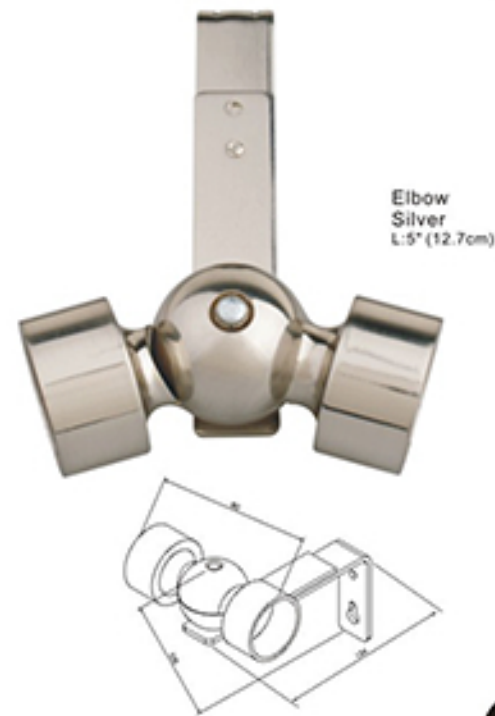

Accessories/Brackets/ Double Butterfly Bracket

Butterfly Double
Silver
W:9.5" (24.2cm) x L:2.95" (7.5cm)

Accessories/Rings

Flow Free Rings

Silver
Ø 2.08(5.3cm)

Metal Rings

Silver
Ø 2.4"(6cm)

Silent Rings

Silver
Ø 2.28"(5.8cm)

Accessories/ Hold Back

Hold Back
Silver
W: 3.15" (8cm) L: 5.23" (13.3cm)

Accessories/End Cap

End Cap
Silver
W: 1.59" (4.05cm) L: 1.1" (3cm)

Accessories/Elbow

Elbow
Silver
L: 5" (12.7cm)

Inside Wall Mount Bracket
Silver
Ø 2.36" (6cm)

Accessories/Inside Wall Mount Bracket

Accessories/Metal Joiner

Metal Joiner
W: 1.39" (3.55cm) L: 2.36" (6cm)

6' Rods
Silver
1.38" (3.5cm) x 72" (183cm)

6' Rods
Platinum
1.38" (3.5cm) x 72" (183cm)

6' Rods
Antique Gold
1.38" (3.5cm) x 72" (183cm)

6' Rods
Pewter
1.38" (3.5cm) x 72" (183cm)

6' Rods
Chocolate
1.38" (3.5cm) x 72" (183cm)

6' Rods
Old gold
1.38" (3.5cm) x 72" (183cm)

6' Rods
Black
1.38" (3.5cm) x 72" (183cm)