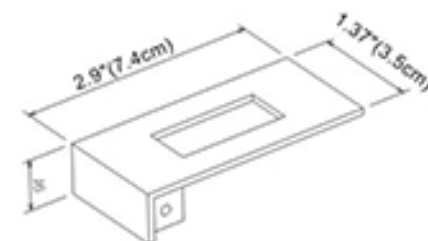

6' Rods
Antique Gold
1.38" (3.5cm) x 72" (183cm)

6' Rods
Pewter
1.38" (3.5cm) x 72" (183cm)

6' Rods
Chocolate
1.38" (3.5cm) x 72" (183cm)

6' Rods
Old gold
1.38" (3.5cm) x 72" (183cm)

6' Rods
Black
1.38" (3.5cm) x 72" (183cm)

8' Rods
Silver
1.38" (3.5cm) x 96" (244cm)

8' Rods
Platinum
1.38" (3.5cm) x 96" (244cm)

8' Rods
Antique Gold
1.38" (3.5cm) x 96" (244cm)

8' Rods
Pewter
1.38" (3.5cm) x 96" (244cm)

8' Rods
Chocolate
1.38" (3.5cm) x 96" (244cm)

8' Rods
Old gold
1.38" (3.5cm) x 96" (244cm)

8' Rods
Black
1.38" (3.5cm) x 96" (244cm)

Titanium

Silver
W: 1.35" (3.45cm) L: 2.67" (6.8cm)

Black
W: 1.35" (3.45cm) L: 2.67" (6.8cm)

Chromium

Silver
W: 1.37" (3.5cm) L: 2.9" (7.4cm)

Black
W: 1.37" (3.5cm) L: 2.9" (7.4cm)

Palladium

Silver
W: 1.36" (3.45cm) L: 2.36" (6cm)

Black
W: 1.36" (3.45cm) L: 2.36" (6cm)

Euro Bracket

Silver
W: 2.91" (7.4cm) L: 3.93" (10cm)

Black
W: 2.91" (7.4cm) L: 3.93" (10cm)