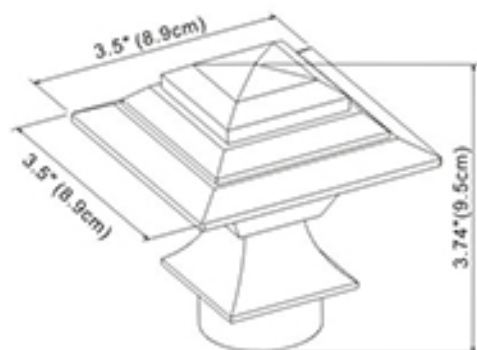

Fanfare
Silver
W:2.44" (6.2cm) x L:4.21" (10.7cm)

Dazzle
Silver
W:3.5" (8.9cm) x L:3.74"(9.5cm)

Paloma
Silver
W:1.67" (4.25cm) x L:3.64"(9.25cm)

Nouveau
Silver
W:3.15" (8cm) x L:4.52" (11.5cm)

Lotus
Silver
W:2.83" (7.2cm) x L:3.7" (9.4cm)

Acadia
Silver
W:3" (7.6cm) x L:4.72" (12cm)

Avalon
Silver
W:3.15" (8cm) x L:3.54" (9cm)

Crystal
Silver
W:2.56" (6.5cm) x L:4.05"(10.3cm)

Dynasty
Silver
W:3.07" (7.8cm) x L:4.52"(11.5cm)

Hamilton
Silver
W:3.15" (8cm) x L:5.86" (14.9cm)

Kayla
Silver
W:2.42" (6.15cm) x L:3.86" (9.8cm)

Venezia-CLEAR
Silver/Clear
W: 2.4" (6cm) L: 4" (10cm)

Venezia-SABLE
Silver/Sable
W: 3" (7.6cm) L: 4" (10cm)

Manhattan
Silver
W: 2.42" (6.15cm) x L: 4.3" (11cm)

8' Rods
Old gold
1.38" (3.5cm) x 96" (244cm)

8' Rods
Black
1.38" (3.5cm) x 96" (244cm)

Titanium

Silver
W: 1.35" (3.45cm) L: 2.67" (6.8cm)

Black
W: 1.35" (3.45cm) L: 2.67" (6.8cm)

Chromium

Silver
W: 1.37" (3.5cm) L: 2.9" (7.4cm)