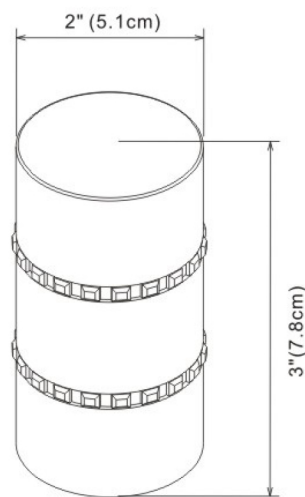

Acadia
Silver
W:3" (7.6cm) x L:4.72" (12cm)

Avalon
Silver
W:3.15" (8cm) x L:3.54" (9cm)

Crystal
Silver
W:2.56" (6.5cm) x L:4.05"(10.3cm)

Dynasty
Silver
W:3.07" (7.8cm) x L:4.52"(11.5cm)

Hamilton
Silver
W:3.15" (8cm) x L:5.86" (14.9cm)

Kayla
Silver
W:2.42" (6.15cm) x L:3.86" (9.8cm)

Venezia-CLEAR
Silver/Clear
W: 2.4" (6cm) L: 4" (10cm)

Venezia-SABLE
Silver/Sable
W: 3" (7.6cm) L: 4" (10cm)

Manhattan
Silver
W: 2.42" (6.15cm) x L: 4.3" (11cm)

Regency
Silver
W:2" (5.1cm) x L:3"(7.8cm)

Pewter

Platinum

Old Gold

Antique Gold

Black

Ritz
Silver
W: 2.8" (7.2cm) L:3.8" (9.7cm)

Platinum

Antique Gold

Pewter

Old Gold

Black

Marquis
Silver
W:2" (5.1cm) x L:5.3"(13.5cm)

Soho
Silver
W:2.2" (5.65cm) x L:4.37"(11.1cm)

Roma
Silver
W:3.3" (8.6cm) x L:4.8" (12.6cm)

Tudor
Silver
W:3.1" (7.9cm) x L:5.4" (13.8cm)