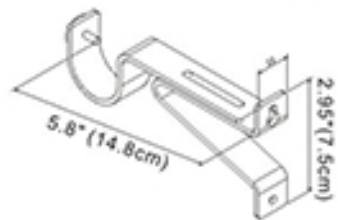

Accessories/Brackets/Celing Bracket

Celing Bracket
Silver
W:2"(5.3cm)L:4.52" (11.5cm)

Platinum Antique Gold Pewter Chocolate Old Gold Black

Accessories/Brackets/Wall Bracket

Bracket
Silver
5.5" -6.5" (14cm-16.5cm)

Platinum Pewter Antique Gold
Chocolate Old Gold Black

Accessories/Brackets/Center Bracket

Center Bracket
Silver
W:5.35" (13.6cm) x L:2.95"(7.5cm)

Platinum

Antique Gold Pewter Chocolate Old Gold Black

Accessories/Brackets/Center Double Bracket

Center Double Bracket
Silver
W:10" (25.6cm) x L:2.95"(7.5cm)

Platinum

Antique Gold Pewter Chocolate Old Gold Black

Accessories/Brackets/Butterfly Bracket

Butterfly Bracket
Silver
W:5.8" (14.8cm) x L:2.95" (7.5cm)

Accessories/Brackets/ Double Butterfly Bracket

Butterfly Double
Silver
W:9.5" (24.2cm) x L:2.95" (7.5cm)

Accessories/Rings

Flow Free Rings

Silver
Ø 2.08(5.3cm)

Metal Rings

Silver
Ø 2.4"(6cm)

Silent Rings