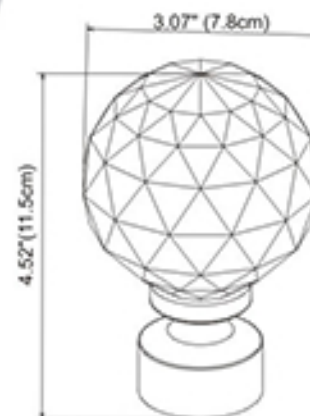

Fanfare
Silver
W:2.44" (6.2cm) x L:4.21" (10.7cm)

Dazzle
Silver
W:3.5" (8.9cm) x L:3.74"(9.5cm)

Paloma
Silver
W:1.67" (4.25cm) x L:3.64"(9.25cm)

Nouveau
Silver
W:3.15" (8cm) x L:4.52" (11.5cm)

Lotus
Silver
W:2.83" (7.2cm) x L:3.7" (9.4cm)

Acadia
Silver
W:3" (7.6cm) x L:4.72" (12cm)

Avalon
Silver
W:3.15" (8cm) x L:3.54" (9cm)

Crystal
Silver
W:2.56" (6.5cm) x L:4.05"(10.3cm)

Dynasty
Silver
W:3.07" (7.8cm) x L:4.52"(11.5cm)

Hamilton
Silver
W:3.15" (8cm) x L:5.86" (14.9cm)

Kayla
Silver
W:2.42" (6.15cm) x L:3.86" (9.8cm)

Venezia-CLEAR
Silver/Clear
W: 2.4" (6cm) L: 4" (10cm)

Venezia-SABLE
Silver/Sable
W: 3" (7.6cm) L: 4" (10cm)

Manhattan
Silver
W: 2.42" (6.15cm) x L: 4.3" (11cm)

Antique Gold

Pewter

Old Gold

Black

Marquis
Silver
W:2" (5.1cm) x L:5.3"(13.5cm)

Soho
Silver
W:2.2" (5.65cm) x L:4.37"(11.1cm)

Roma
Silver
W:3.3" (8.6cm) x L:4.8" (12.6cm)

Tudor
Silver
W:3.1" (7.9cm) x L:5.4" (13.8cm)