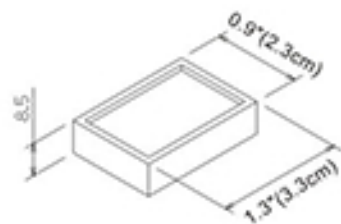

8' Rods
Old gold
1.38" (3.5cm) x 96" (244cm)

8' Rods
Black
1.38" (3.5cm) x 96" (244cm)

Titanium

Silver
W: 1.35" (3.45cm) L: 2.67" (6.8cm)

Black
W: 1.35" (3.45cm) L: 2.67" (6.8cm)

Chromium

Silver
W: 1.37" (3.5cm) L: 2.9" (7.4cm)

Black
W: 1.37" (3.5cm) L: 2.9" (7.4cm)

Palladium

Silver
W: 1.36" (3.45cm) L: 2.36" (6cm)

Black
W: 1.36" (3.45cm) L: 2.36" (6cm)

Euro Bracket

Silver
W: 2.91" (7.4cm) L: 3.93" (10cm)

Black
W: 2.91" (7.4cm) L: 3.93" (10cm)

Hide-A-Join

Silver
W: 0.9" (2.3cm) L: 1.3" (3.3cm)

Euro Joiner

Euro Ceiling Bracket

Wand 3'

Rings

Rings 10pack

Euro Rod