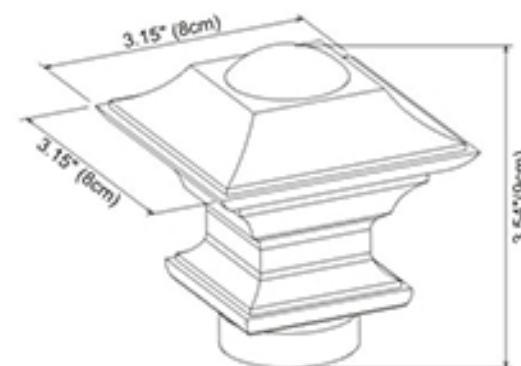

Fanfare
Silver
W:2.44" (6.2cm) x L:4.21" (10.7cm)

Dazzle
Silver
W:3.5" (8.9cm) x L:3.74"(9.5cm)

Paloma
Silver
W:1.67" (4.25cm) x L:3.64"(9.25cm)

Nouveau
Silver
W:3.15" (8cm) x L:4.52" (11.5cm)

Lotus
Silver
W:2.83" (7.2cm) x L:3.7" (9.4cm)

Acadia
Silver
W:3" (7.6cm) x L:4.72" (12cm)

Avalon
Silver
W:3.15" (8cm) x L:3.54" (9cm)

Crystal
Silver
W:2.56" (6.5cm) x L:4.05"(10.3cm)

Dynasty
Silver
W:3.07" (7.8cm) x L:4.52"(11.5cm)

Hamilton
Silver
W:3.15" (8cm) x L:5.86" (14.9cm)

Kayla
Silver
W:2.42" (6.15cm) x L:3.86" (9.8cm)

Venezia-CLEAR
Silver/Clear
W: 2.4" (6cm) L: 4" (10cm)

Venezia-SABLE
Silver/Sable
W: 3" (7.6cm) L: 4" (10cm)

Manhattan
Silver
W: 2.42" (6.15cm) x L: 4.3" (11cm)

Regency
Silver
W:2" (5.1cm) x L:3"(7.8cm)

Pewter

Platinum

Old Gold

Antique Gold

Black

Ritz
Silver
W: 2.8" (7.2cm) L:3.8" (9.7cm)

Platinum