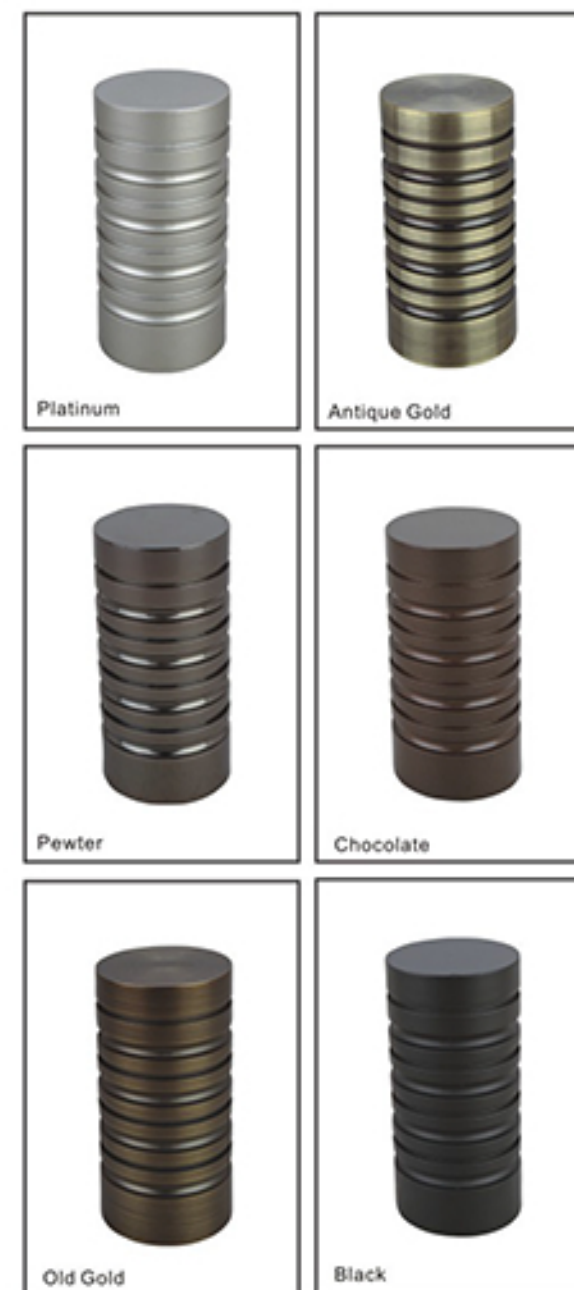

Fanfare
Silver
W:2.44" (6.2cm) x L:4.21" (10.7cm)

Dazzle
Silver
W:3.5" (8.9cm) x L:3.74"(9.5cm)

Paloma
Silver
W:1.67" (4.25cm) x L:3.64"(9.25cm)

Nouveau
Silver
W:3.15" (8cm) x L:4.52" (11.5cm)

Lotus
Silver
W:2.83" (7.2cm) x L:3.7" (9.4cm)

Acadia
Silver
W:3" (7.6cm) x L:4.72" (12cm)

Avalon
Silver
W:3.15" (8cm) x L:3.54" (9cm)

Crystal
Silver
W:2.56" (6.5cm) x L:4.05"(10.3cm)

Dynasty
Silver
W:3.07" (7.8cm) x L:4.52"(11.5cm)

Hamilton
Silver
W:3.15" (8cm) x L:5.86" (14.9cm)

Kayla
Silver
W:2.42" (6.15cm) x L:3.86" (9.8cm)

Venezia-CLEAR
Silver/Clear
W: 2.4" (6cm) L: 4" (10cm)

Venezia-SABLE
Silver/Sable
W: 3" (7.6cm) L: 4" (10cm)

Manhattan
Silver
W: 2.42" (6.15cm) x L: 4.3" (11cm)

6' Rods
Antique Gold
1.38" (3.5cm) x 72" (183cm)

6' Rods
Pewter
1.38" (3.5cm) x 72" (183cm)

6' Rods
Chocolate
1.38" (3.5cm) x 72" (183cm)

6' Rods
Old gold
1.38" (3.5cm) x 72" (183cm)

6' Rods
Black
1.38" (3.5cm) x 72" (183cm)