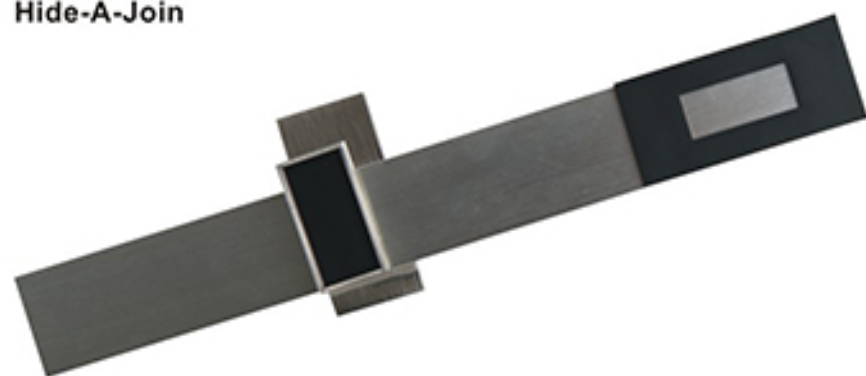

Black
W: 1.37" (3.5cm) L: 2.9" (7.4cm)

Palladium

Silver
W: 1.36" (3.45cm) L: 2.36" (6cm)

Black
W: 1.36" (3.45cm) L: 2.36" (6cm)

Euro Bracket

Silver
W: 2.91" (7.4cm) L: 3.93" (10cm)

Black
W: 2.91" (7.4cm) L: 3.93" (10cm)

Hide-A-Join

Silver
W: 0.9" (2.3cm) L: 1.3" (3.3cm)

Euro Joiner

Euro Ceiling Bracket

Wand 3'

Rings

Rings 10pack

Euro Rod