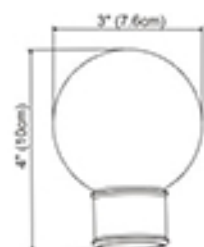

Fanfare
Silver
W:2.44" (6.2cm) x L:4.21" (10.7cm)

Dazzle
Silver
W:3.5" (8.9cm) x L:3.74"(9.5cm)

Paloma
Silver
W:1.67" (4.25cm) x L:3.64"(9.25cm)

Nouveau
Silver
W:3.15" (8cm) x L:4.52" (11.5cm)

Lotus
Silver
W:2.83" (7.2cm) x L:3.7" (9.4cm)

Acadia
Silver
W:3" (7.6cm) x L:4.72" (12cm)

Avalon
Silver
W:3.15" (8cm) x L:3.54" (9cm)

Crystal
Silver
W:2.56" (6.5cm) x L:4.05"(10.3cm)

Dynasty
Silver
W:3.07" (7.8cm) x L:4.52"(11.5cm)

Hamilton
Silver
W:3.15" (8cm) x L:5.86" (14.9cm)

Kayla
Silver
W:2.42" (6.15cm) x L:3.86" (9.8cm)

Venezia-CLEAR
Silver/Clear
W: 2.4" (6cm) L: 4" (10cm)

Venezia-SABLE
Silver/Sable
W: 3" (7.6cm) L: 4" (10cm)

Manhattan
Silver
W: 2.42" (6.15cm) x L: 4.3" (11cm)

Regency
Silver
W:2" (5.1cm) x L:3"(7.8cm)

Pewter

Platinum

Old Gold

Antique Gold

Black

Ritz
Silver
W: 2.8" (7.2cm) L:3.8" (9.7cm)

Platinum