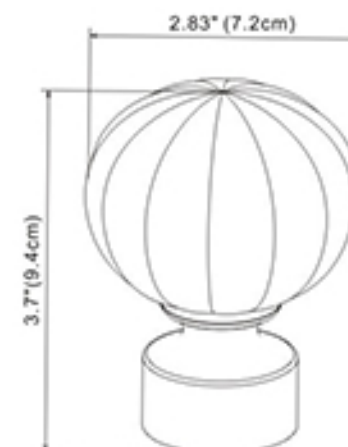

Fanfare
Silver
W:2.44" (6.2cm) x L:4.21" (10.7cm)

Dazzle
Silver
W:3.5" (8.9cm) x L:3.74"(9.5cm)

Paloma
Silver
W:1.67" (4.25cm) x L:3.64"(9.25cm)

Nouveau
Silver
W:3.15" (8cm) x L:4.52" (11.5cm)

Lotus
Silver
W:2.83" (7.2cm) x L:3.7" (9.4cm)

Acadia
Silver
W:3" (7.6cm) x L:4.72" (12cm)

Avalon
Silver
W:3.15" (8cm) x L:3.54" (9cm)

Crystal
Silver
W:2.56" (6.5cm) x L:4.05"(10.3cm)

Dynasty
Silver
W:3.07" (7.8cm) x L:4.52"(11.5cm)

Hamilton
Silver
W:3.15" (8cm) x L:5.86" (14.9cm)

Kayla
Silver
W:2.42" (6.15cm) x L:3.86" (9.8cm)

Venezia-CLEAR
Silver/Clear
W: 2.4" (6cm) L: 4" (10cm)

Venezia-SABLE
Silver/Sable
W: 3" (7.6cm) L: 4" (10cm)

Manhattan
Silver
W: 2.42" (6.15cm) x L: 4.3" (11cm)

8' Rods
Old gold
1.38" (3.5cm) x 96" (244cm)

8' Rods
Black
1.38" (3.5cm) x 96" (244cm)

Titanium

Silver
W: 1.35" (3.45cm) L: 2.67" (6.8cm)

Black
W: 1.35" (3.45cm) L: 2.67" (6.8cm)

Chromium

Silver
W: 1.37" (3.5cm) L: 2.9" (7.4cm)