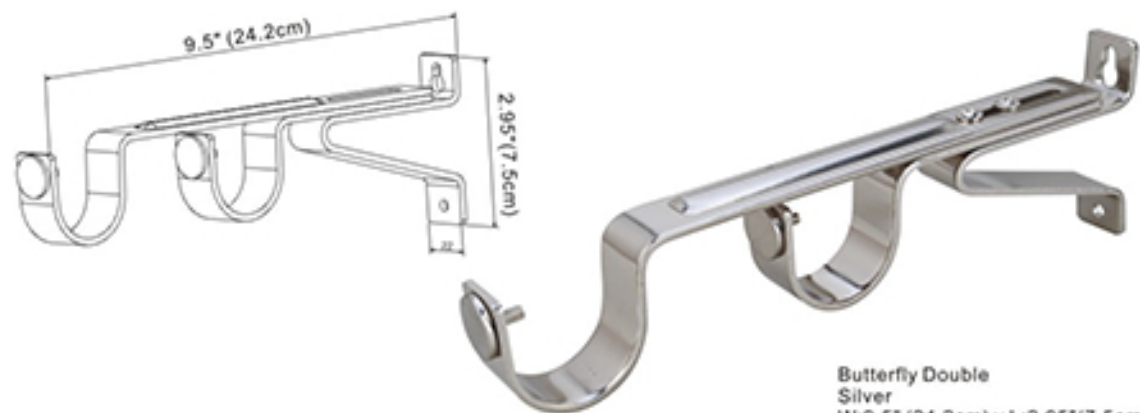

Platinum Pewter Antique Gold
Chocolate Old Gold Black

Accessories/Brackets/Center Bracket

Center Bracket
Silver
W:5.35" (13.6cm) x L:2.95"(7.5cm)

Platinum

Antique Gold Pewter Chocolate Old Gold Black

Accessories/Brackets/Center Double Bracket

Center Double Bracket
Silver
W:10" (25.6cm) x L:2.95"(7.5cm)

Platinum

Antique Gold Pewter Chocolate Old Gold Black

Accessories/Brackets/Butterfly Bracket

Butterfly Bracket
Silver
W:5.8" (14.8cm) x L:2.95" (7.5cm)

Accessories/Brackets/ Double Butterfly Bracket

Butterfly Double
Silver
W:9.5" (24.2cm) x L:2.95" (7.5cm)

Accessories/Rings

Flow Free Rings

Silver
Ø 2.08(5.3cm)

Metal Rings

Silver
Ø 2.4"(6cm)

Silent Rings

Silver
Ø 2.28"(5.8cm)

Accessories/ Hold Back

Hold Back
Silver
W: 3.15" (8cm) L: 5.23" (13.3cm)

Accessories/End Cap

End Cap
Silver
W: 1.59" (4.05cm) L: 1.1" (3cm)

Accessories/Elbow

Elbow
Silver
L: 5" (12.7cm)