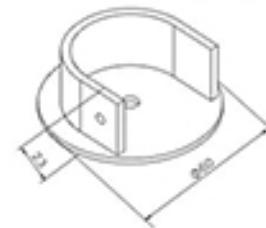

Accessories/Brackets/ Double Butterfly Bracket

Butterfly Double
Silver
W:9.5" (24.2cm) x L:2.95" (7.5cm)

Accessories/Rings

Flow Free Rings

Silver
Ø 2.08(5.3cm)

Metal Rings

Silver
Ø 2.4"(6cm)

Silent Rings

Silver
Ø 2.28"(5.8cm)

Accessories/ Hold Back

Hold Back
Silver
W: 3.15" (8cm) L: 5.23" (13.3cm)

Accessories/End Cap

End Cap
Silver
W: 1.59" (4.05cm) L: 1.1" (3cm)

Accessories/Elbow

Elbow
Silver
L: 5" (12.7cm)

Inside Wall Mount Bracket
Silver
Ø 2.36" (6cm)

Accessories/Inside Wall Mount Bracket

Accessories/Metal Joiner

Metal Joiner
W: 1.39" (3.55cm) L: 2.36" (6cm)

6' Rods
Silver
1.38" (3.5cm) x 72" (183cm)

6' Rods
Platinum
1.38" (3.5cm) x 72" (183cm)

6' Rods
Antique Gold
1.38" (3.5cm) x 72" (183cm)

6' Rods
Pewter
1.38" (3.5cm) x 72" (183cm)

6' Rods
Chocolate
1.38" (3.5cm) x 72" (183cm)

6' Rods
Old gold
1.38" (3.5cm) x 72" (183cm)

6' Rods
Black
1.38" (3.5cm) x 72" (183cm)