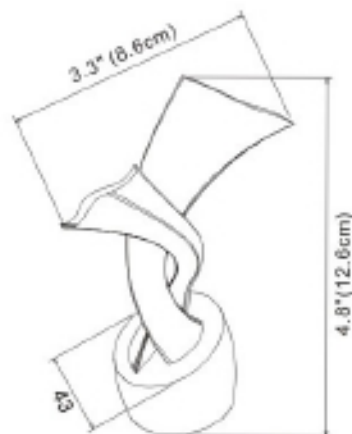

Kayla
Silver
W:2.42" (6.15cm) x L:3.86" (9.8cm)

Venezia-CLEAR
Silver/Clear
W: 2.4" (6cm) L: 4" (10cm)

Venezia-SABLE
Silver/Sable
W: 3" (7.6cm) L: 4" (10cm)

Manhattan
Silver
W: 2.42" (6.15cm) x L: 4.3" (11cm)

Regency
Silver
W:2" (5.1cm) x L:3"(7.8cm)

Pewter

Platinum

Old Gold

Antique Gold

Black

Ritz
Silver
W: 2.8" (7.2cm) L:3.8" (9.7cm)

Platinum

Antique Gold

Pewter

Old Gold

Black

Marquis
Silver
W:2" (5.1cm) x L:5.3"(13.5cm)

Soho
Silver
W:2.2" (5.65cm) x L:4.37"(11.1cm)

Roma
Silver
W:3.3" (8.6cm) x L:4.8" (12.6cm)

Tudor
Silver
W:3.1" (7.9cm) x L:5.4" (13.8cm)

Accessories/Brackets/Celing Bracket

Celing Bracket
Silver
W:2"(5.3cm)L:4.52" (11.5cm)

Platinum Antique Gold Pewter Chocolate Old Gold Black

Accessories/Brackets/Wall Bracket

Bracket
Silver
5.5" -6.5" (14cm-16.5cm)