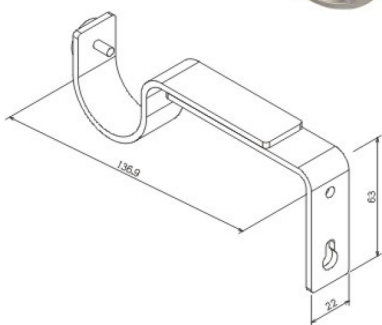

Antique Gold

Pewter

Old Gold

Black

Marquis
Silver
W:2" (5.1cm) x L:5.3"(13.5cm)

Soho
Silver
W:2.2" (5.65cm) x L:4.37"(11.1cm)

Roma
Silver
W:3.3" (8.6cm) x L:4.8" (12.6cm)

Tudor
Silver
W:3.1" (7.9cm) x L:5.4" (13.8cm)

Accessories/Brackets/Celing Bracket

Celing Bracket
Silver
W:2"(5.3cm)L:4.52" (11.5cm)

Platinum Antique Gold Pewter Chocolate Old Gold Black

Accessories/Brackets/Wall Bracket

Bracket
Silver
5.5" -6.5" (14cm-16.5cm)

Platinum Pewter Antique Gold
Chocolate Old Gold Black

Accessories/Brackets/Center Bracket

Center Bracket
Silver
W:5.35" (13.6cm) x L:2.95"(7.5cm)

Platinum

Antique Gold Pewter Chocolate Old Gold Black

Accessories/Brackets/Center Double Bracket

Center Double Bracket
Silver
W:10" (25.6cm) x L:2.95"(7.5cm)

Platinum

Antique Gold Pewter Chocolate Old Gold Black

Accessories/Brackets/Butterfly Bracket

Butterfly Bracket
Silver
W:5.8" (14.8cm) x L:2.95" (7.5cm)