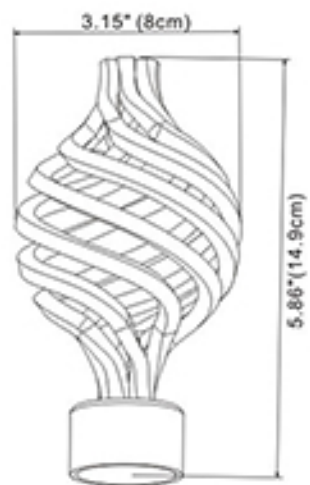

Fanfare
Silver
W:2.44" (6.2cm) x L:4.21" (10.7cm)

Dazzle
Silver
W:3.5" (8.9cm) x L:3.74"(9.5cm)

Paloma
Silver
W:1.67" (4.25cm) x L:3.64"(9.25cm)

Nouveau
Silver
W:3.15" (8cm) x L:4.52" (11.5cm)

Lotus
Silver
W:2.83" (7.2cm) x L:3.7" (9.4cm)

Acadia
Silver
W:3" (7.6cm) x L:4.72" (12cm)

Avalon
Silver
W:3.15" (8cm) x L:3.54" (9cm)

Crystal
Silver
W:2.56" (6.5cm) x L:4.05"(10.3cm)

Dynasty
Silver
W:3.07" (7.8cm) x L:4.52"(11.5cm)

Hamilton
Silver
W:3.15" (8cm) x L:5.86" (14.9cm)

Kayla
Silver
W:2.42" (6.15cm) x L:3.86" (9.8cm)

Venezia-CLEAR
Silver/Clear
W: 2.4" (6cm) L: 4" (10cm)

Venezia-SABLE
Silver/Sable
W: 3" (7.6cm) L: 4" (10cm)

Manhattan
Silver
W: 2.42" (6.15cm) x L: 4.3" (11cm)

Regency
Silver
W:2" (5.1cm) x L:3"(7.8cm)

Pewter

Platinum

Old Gold

Antique Gold

Black

Ritz
Silver
W: 2.8" (7.2cm) L:3.8" (9.7cm)

Platinum