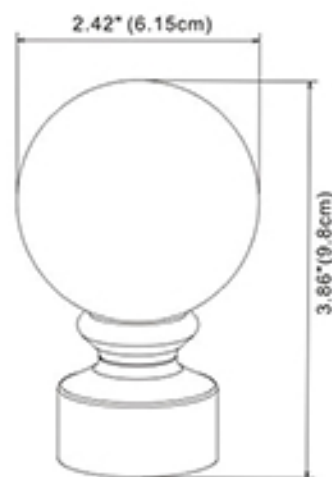

Fanfare
Silver
W:2.44" (6.2cm) x L:4.21" (10.7cm)

Dazzle
Silver
W:3.5" (8.9cm) x L:3.74"(9.5cm)

Paloma
Silver
W:1.67" (4.25cm) x L:3.64"(9.25cm)

Nouveau
Silver
W:3.15" (8cm) x L:4.52" (11.5cm)

Lotus
Silver
W:2.83" (7.2cm) x L:3.7" (9.4cm)

Acadia
Silver
W:3" (7.6cm) x L:4.72" (12cm)

Avalon
Silver
W:3.15" (8cm) x L:3.54" (9cm)

Crystal
Silver
W:2.56" (6.5cm) x L:4.05"(10.3cm)

Dynasty
Silver
W:3.07" (7.8cm) x L:4.52"(11.5cm)

Hamilton
Silver
W:3.15" (8cm) x L:5.86" (14.9cm)

Kayla
Silver
W:2.42" (6.15cm) x L:3.86" (9.8cm)

Venezia-CLEAR
Silver/Clear
W: 2.4" (6cm) L: 4" (10cm)

Venezia-SABLE
Silver/Sable
W: 3" (7.6cm) L: 4" (10cm)

Manhattan
Silver
W: 2.42" (6.15cm) x L: 4.3" (11cm)

Antique Gold

Pewter

Old Gold

Black

Marquis
Silver
W:2" (5.1cm) x L:5.3"(13.5cm)

Soho
Silver
W:2.2" (5.65cm) x L:4.37"(11.1cm)

Roma
Silver
W:3.3" (8.6cm) x L:4.8" (12.6cm)

Tudor
Silver
W:3.1" (7.9cm) x L:5.4" (13.8cm)