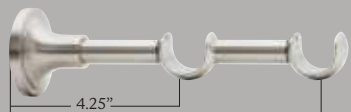

BRM9057
1" double bracket