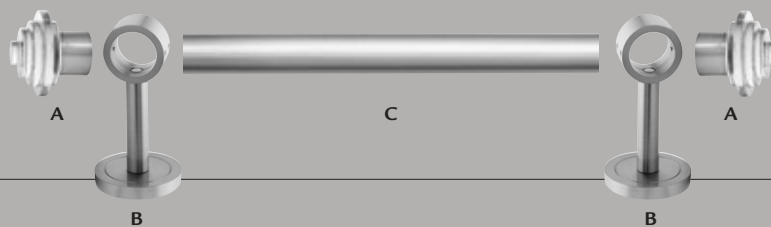

RODS

Metal, acrylic and faux-leather rods are available in various diameters and lengths, see pages 26 and 27 for complete details.

ACCESSORIES

See pages 26 and 27 for complete range of available accessories.

BATHROOM SETUP

There are endless possibilities to the creative hardware installations one can think of. This sophisticated towel rack was created using an acrylic rod, finials and mounted with loop brackets. Let your imagination run free!

Towel rack option

- A: FNA9018 - 90J5571MC acrylic finial
- B: BRM9063 - 90J5571MC 1.375" standard bracket
- C: RDA9066 - 91J5571AC 1.375" acrylic rod